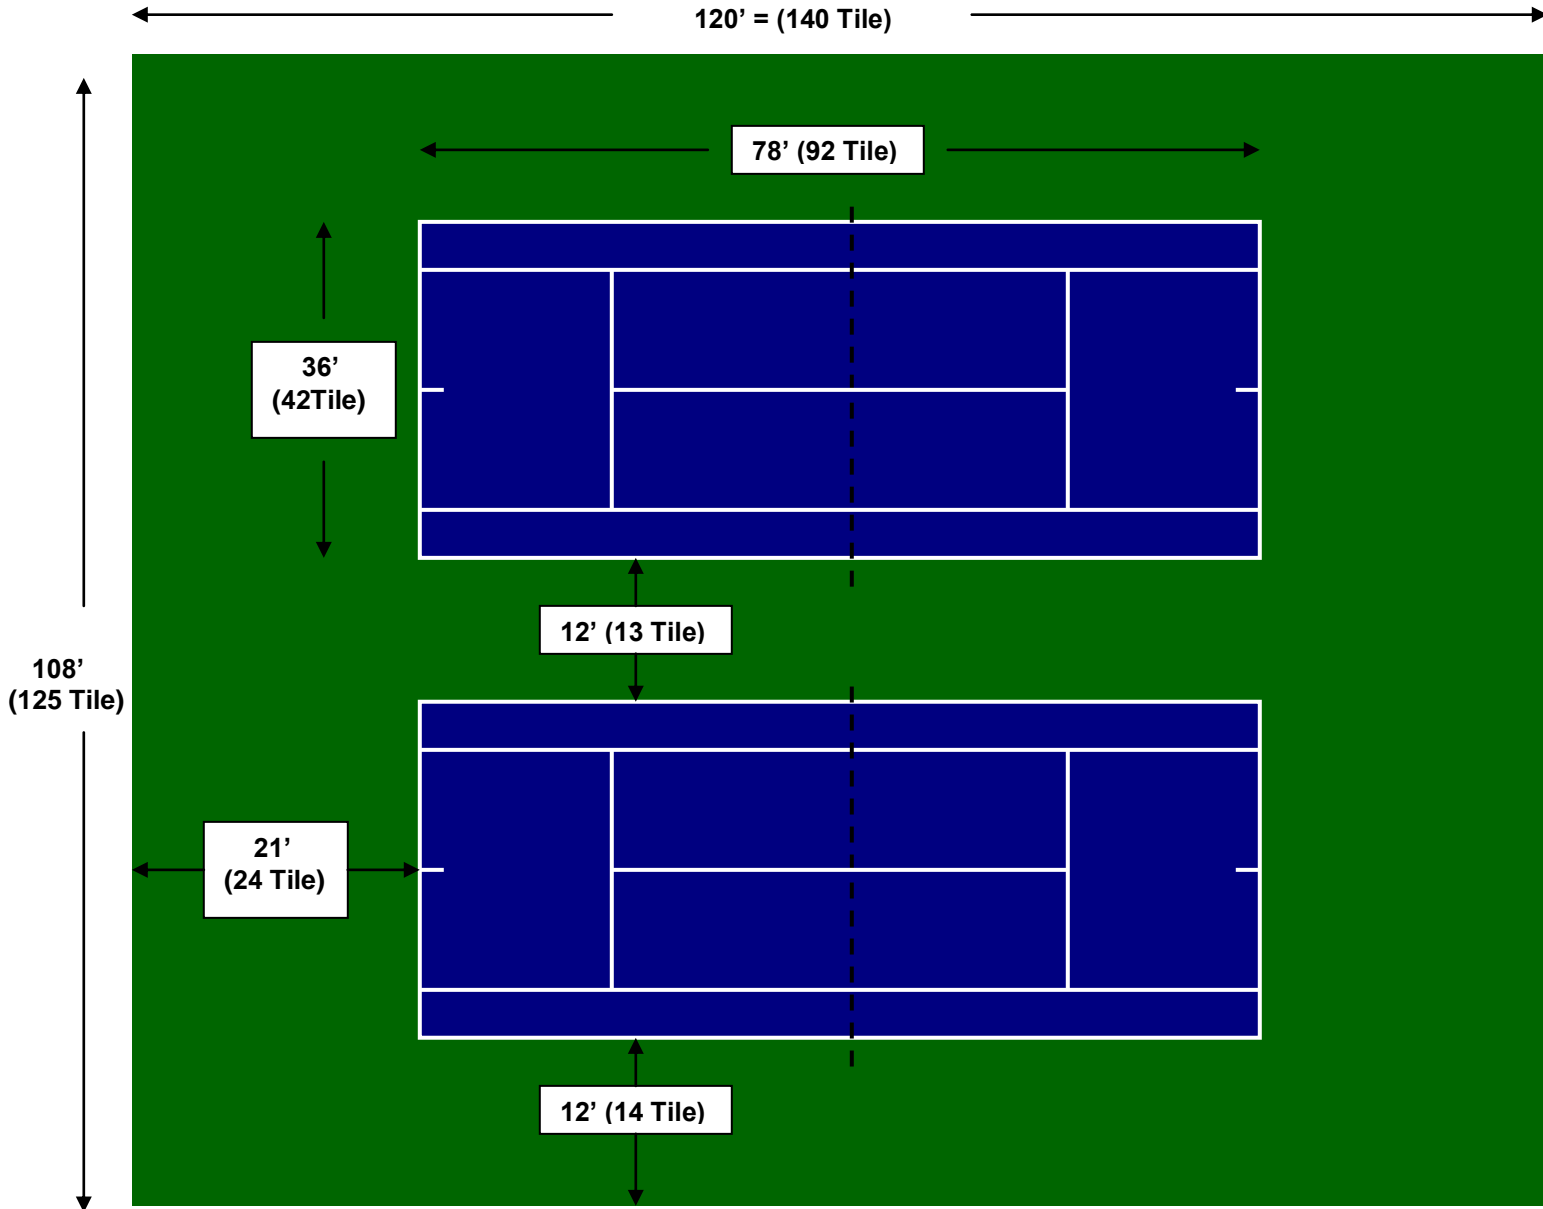

1-800-732-PLAY

108' x 120' Double Tennis Court Package

By FLEX COURT®

\$34,999 Delivered

Inner Courts = 7776 Tiles + 130 Filler Lines

Outer Court = 9808 Tiles + 675 Filler Lines

1200 White Foul Lines (incl 40 2x2)

290 Male + 290 Female Ramp Edges

-Standard Tennis Colors Only