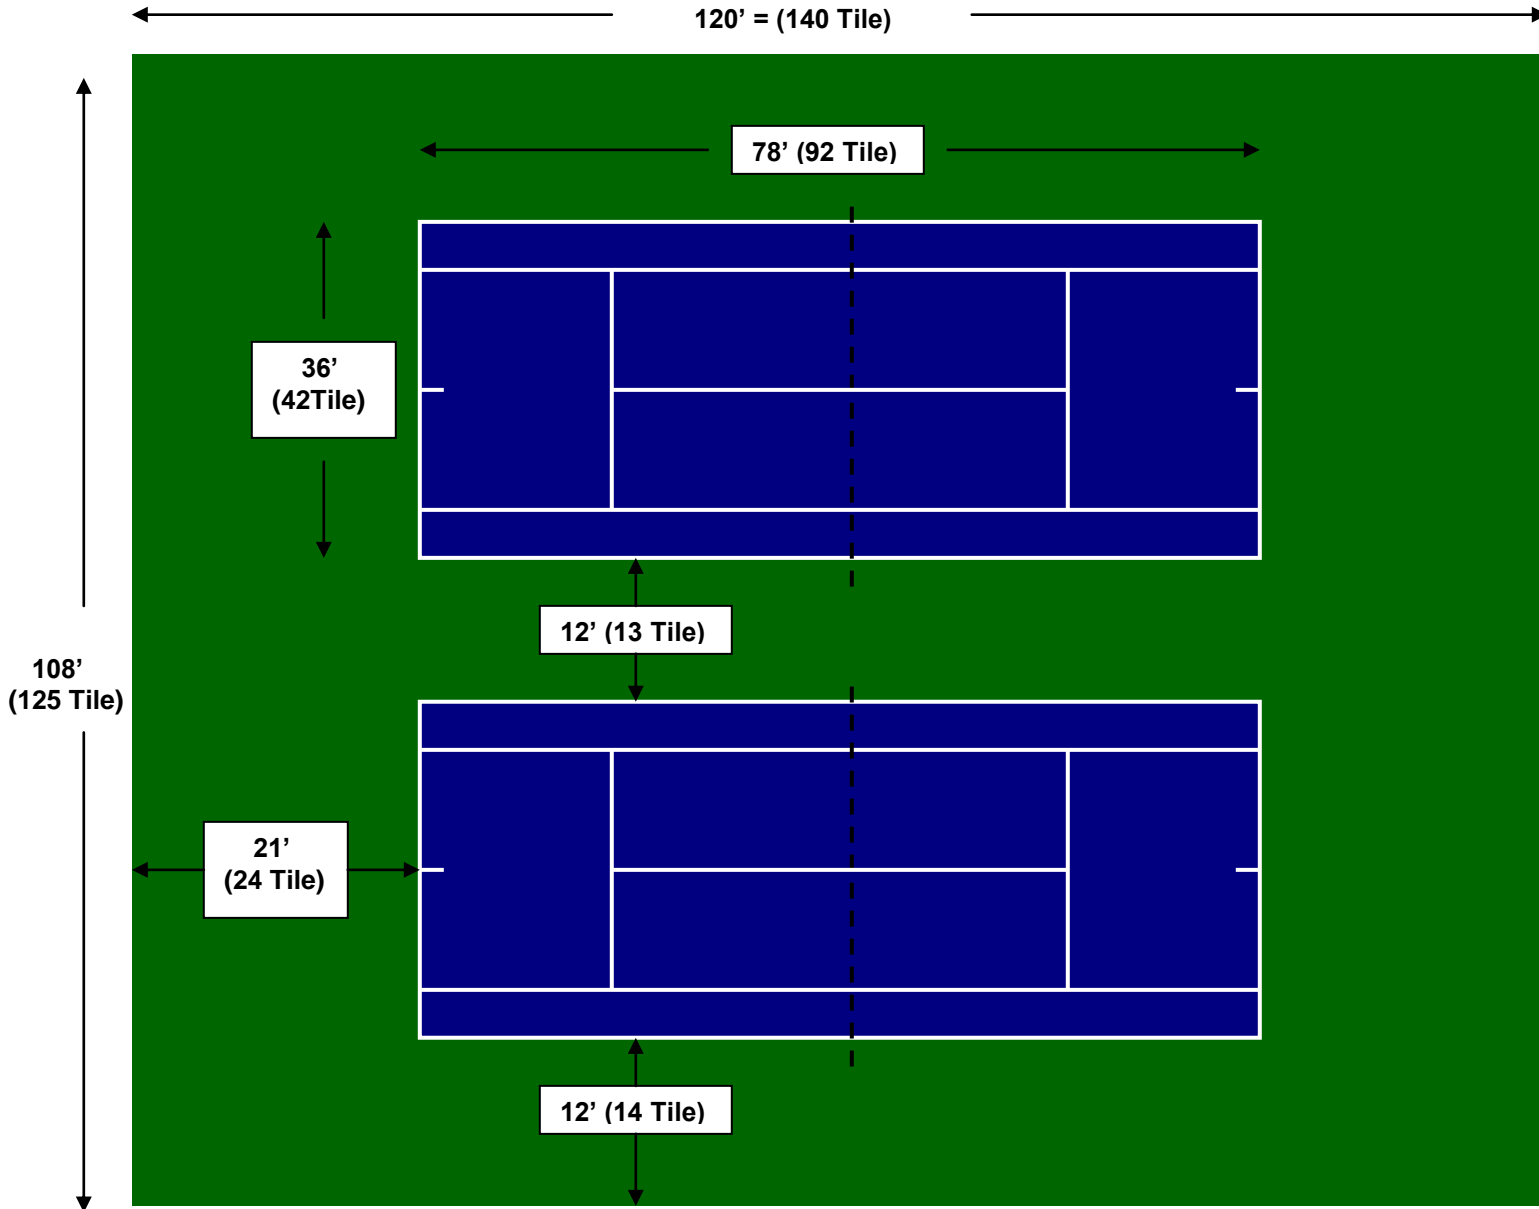

1-800-732-PLAY

108' x 120' Double Tennis Court Package

By FLEX COURT®

\$34,999 Delivered

Inner Courts = 7776 Tiles + 130 Filler Lines

Outer Court = 9808 Tiles + 675 Filler Lines

1200 White Foul Lines (incl 40 2x2)

290 Male + 290 Female Ramp Edges

-Standard Tennis Colors Only