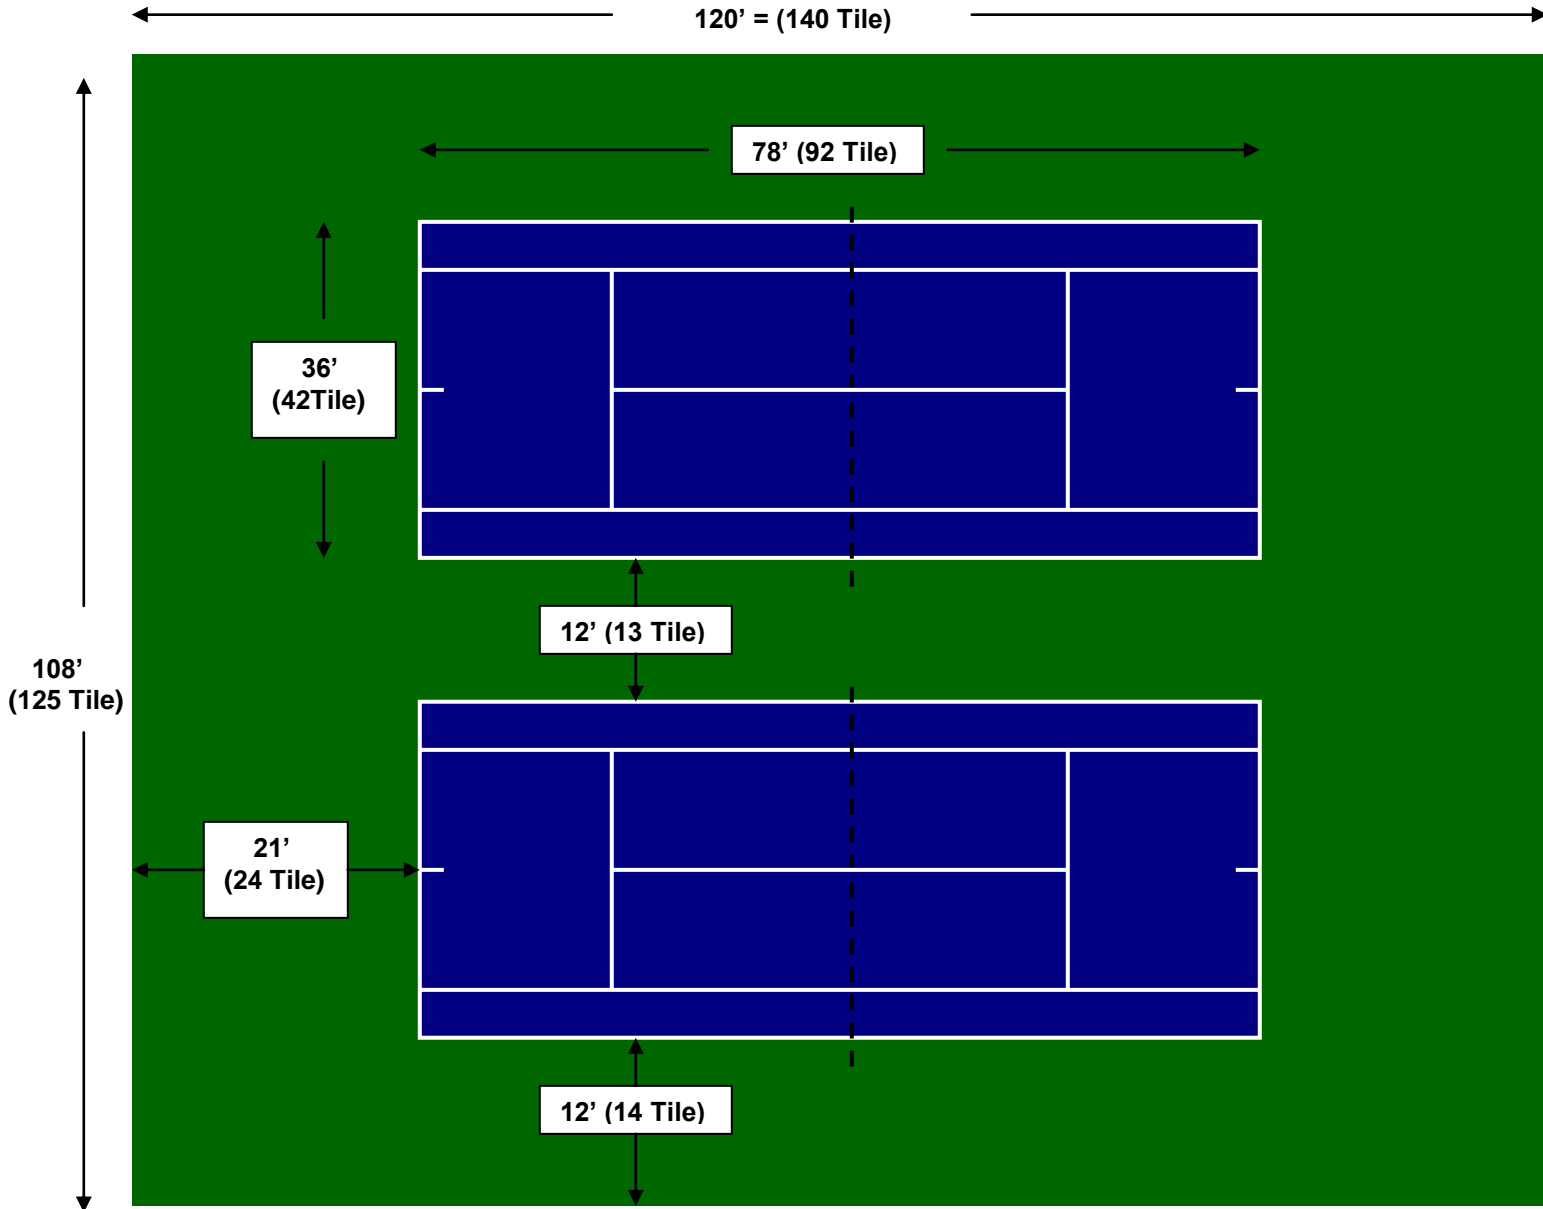

1-800-732-PLAY

**108' x 120' Double Tennis Court Package**  
**By FLEX COURT®**  
**\$2.50 Per Sq Ft (\$32,500 Delivered)**

Inner Courts = 7776 Tiles + 130 Filler Lines

Outer Court = 9808 Tiles + 675 Filler Lines

1200 White Foul Lines (incl 40 2x2)

290 Male + 290 Female Ramp Edges

-Standard Tennis Colors Only