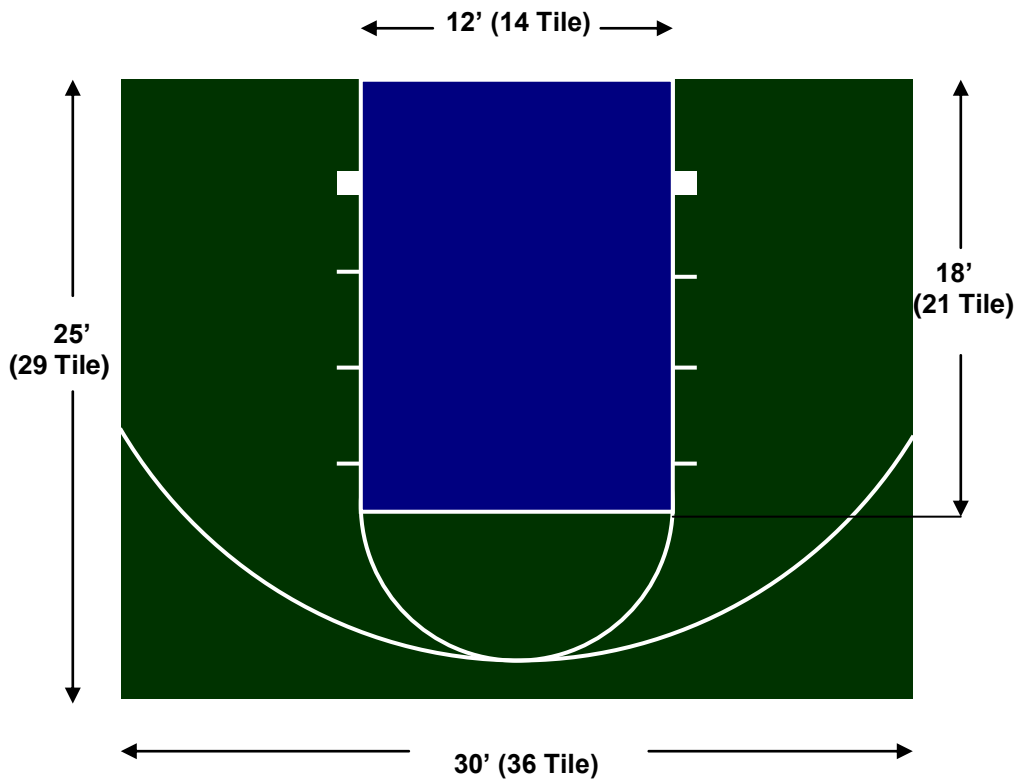

## 25'x 30' Basketball Court Package by FLEX COURT™

# \$2.86 Per Sq Ft + GoalSetter X560 (\$3,449.00 Delivered)

(Actual Concrete Pad Size = 25'-0" x 30'-10")

8 Standard Court Colors Ready to ship from Stock

Matching 2" Beveled Edges on Perimeter included

All Lines are painted either White or Black Color Choice