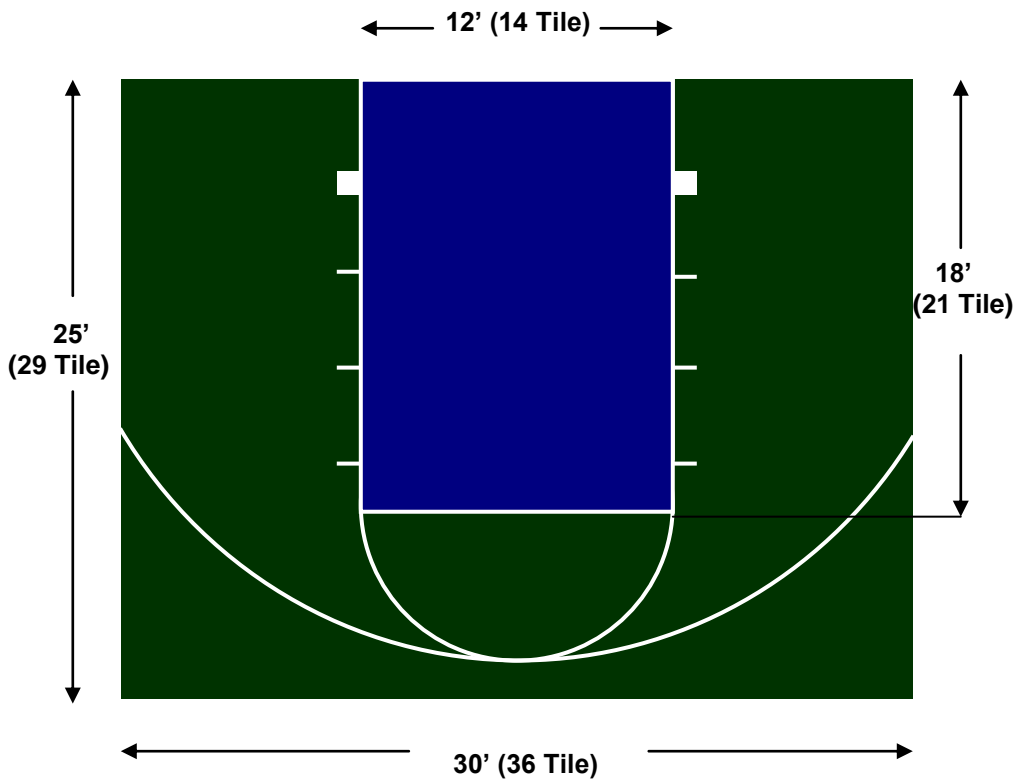

1-800-732-PLAY

25'x 30' Basketball Court Package by FLEX COURT™

\$3.25 Per Sq Ft + GoalSetter X560 (\$3,699.00 Delivered)

(Actual Concrete Pad Size = 25'-0" x 30'-10")

8 Standard Court Colors Ready to ship from Stock

Matching 2" Beveled Edges on Perimeter included

All Lines are painted either White or Black Color Choice

-Upgrade to GoalSetter X672 – \$300 Extra