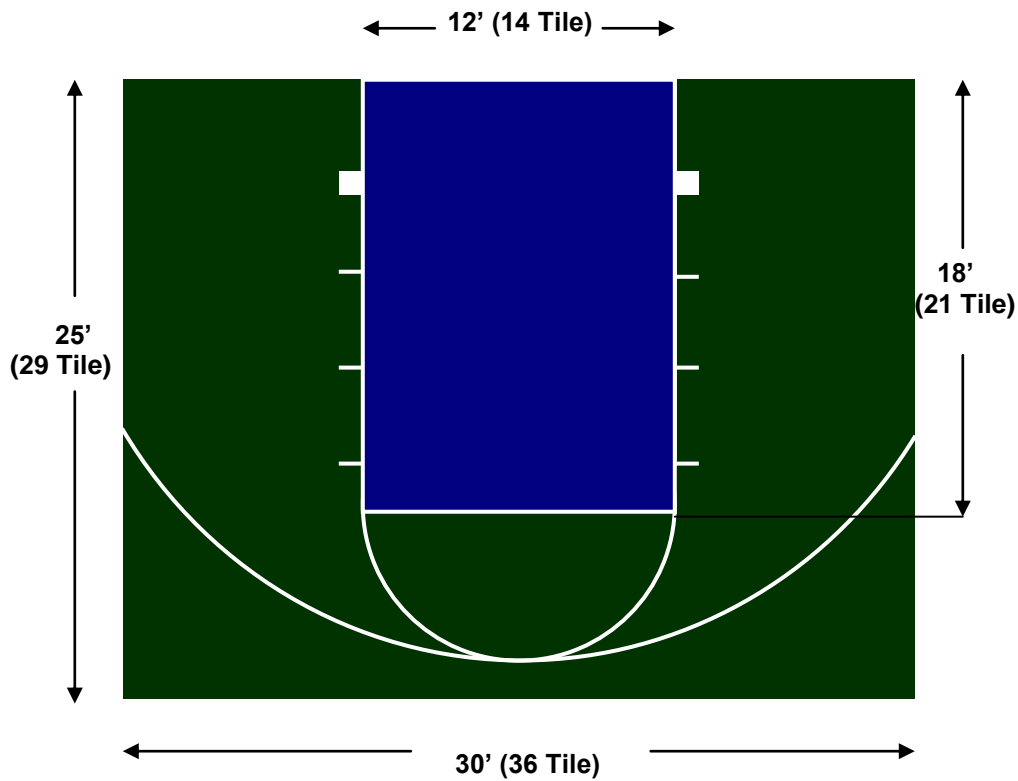

1-800-732-PLAY

25'x 30' Basketball Court Package by FLEX COURT™

\$2.56 Per Sq Ft + GoalSetter X560 (\$3,219.00 Delivered)

(Actual Concrete Pad Size = 25'-0" x 30'-10")

8 Standard Court Colors Ready to ship from Stock

Matching 2" Beveled Edges on Perimeter included

All Lines are painted either White or Black Color Choice

-Upgrade to GoalSetter X672 – \$300 Extra