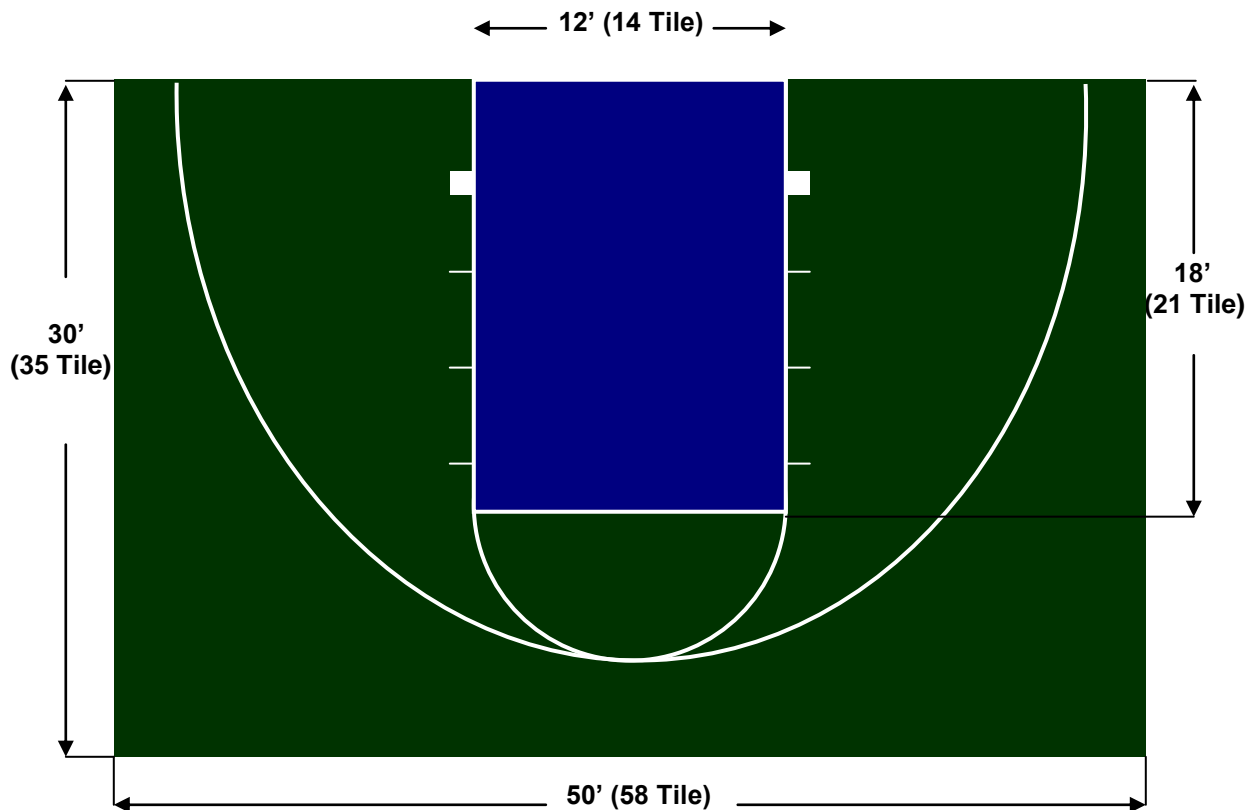

## 30'x 50' Basketball Court Package by FLEX COURT™

# \$3.25 Per Sq Ft + GoalSetter X560 (\$6,199 incl. Shipping)

(Actual Concrete Pad Size = 30'-0" x 49'-7")

**8 Standard Court Colors Ready to ship from Stock**

**Matching 2" Beveled Edges on Perimeter included**