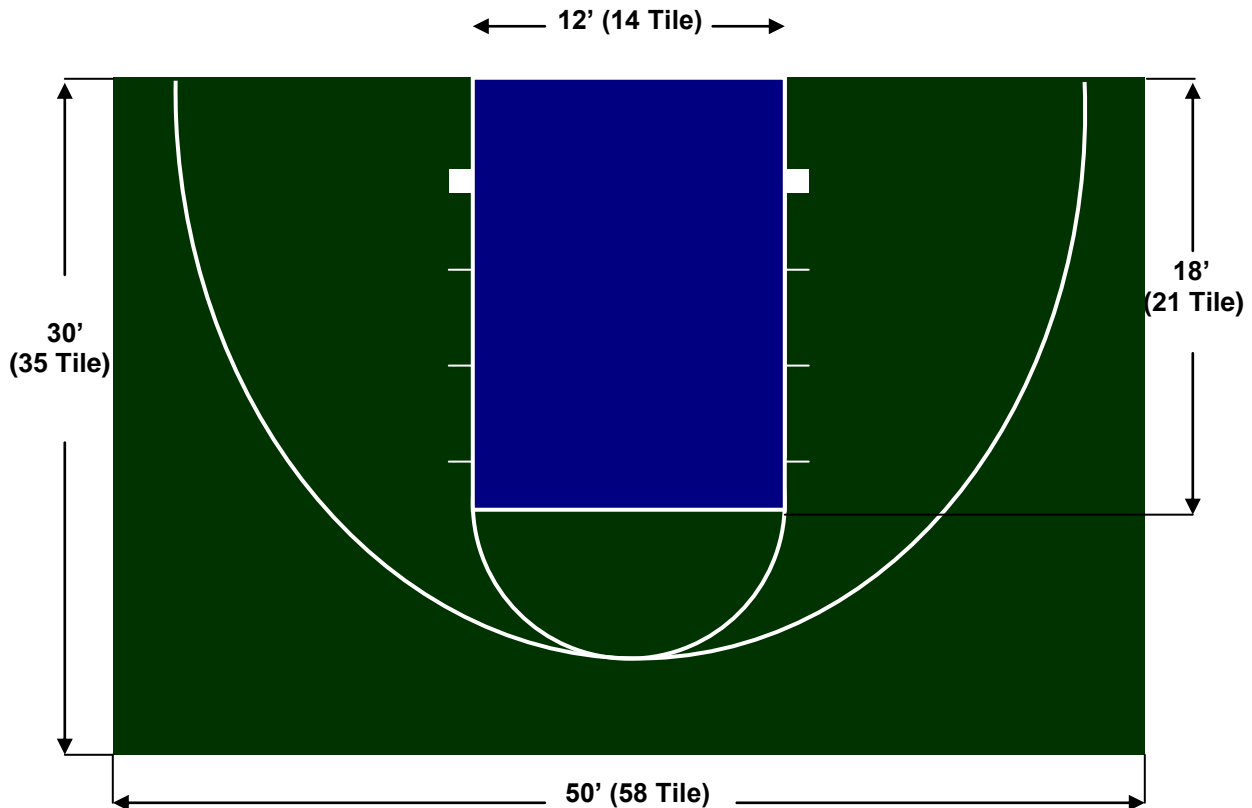

1-800-732-PLAY

30'x 50' Basketball Court Package by FLEX COURT™

\$2.56 Per Sq Ft + GoalSetter X560 (\$5,139 incl. Shipping)

(Actual Concrete Pad Size = 30'-0" x 49'-7")

8 Standard Court Colors Ready to ship from Stock

Matching 2" Beveled Edges on Perimeter included

All Lines are painted either White or Black Color Choice

-Upgrade to GoalSetter X672 – \$300 Extra