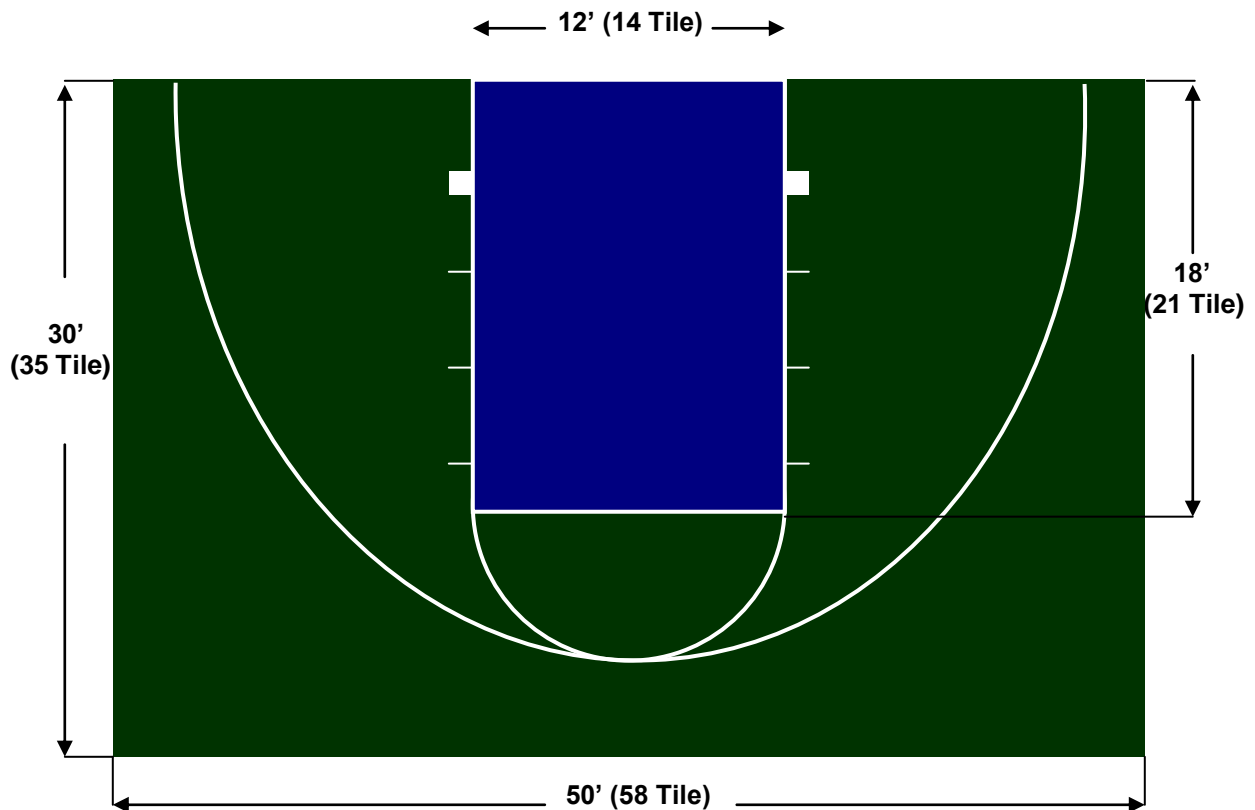

1-800-732-PLAY

30'x 50' Basketball Court Package by FLEX COURT™

\$2.86 Per Sq Ft + GoalSetter X560 (\$5,599 incl. Shipping)

(Actual Concrete Pad Size = 30'-0" x 49'-7")

8 Standard Court Colors Ready to ship from Stock

Matching 2" Beveled Edges on Perimeter included

All Lines are painted either White or Black Color Choice

-Upgrade to GoalSetter X672 – \$300 Extra