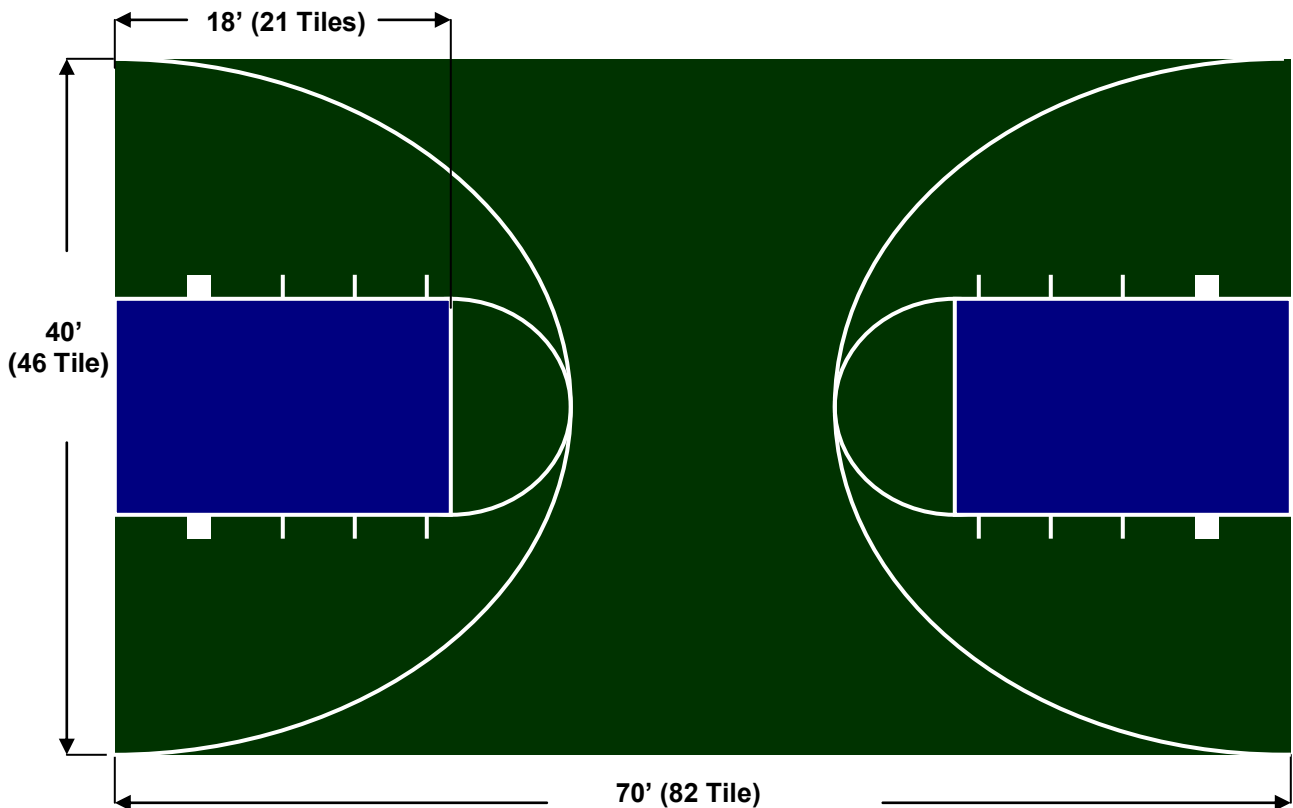

1-800-732-PLAY

40'x 70' Basketball Court Package
by FLEX COURT™

\$2.86 Per Sq Ft + 2 FleXtreme 560
(\$10,599 incl. Shipping)

(Actual Concrete Pad Size = 39'-5" x 69'-10")

8 Standard Court Colors Ready to ship from Stock

Matching 2" Beveled Edges on Perimeter included

All Lines are painted either White or Black Color Choice

-Upgrade to 2 FleXtreme 672 – \$600 Extra