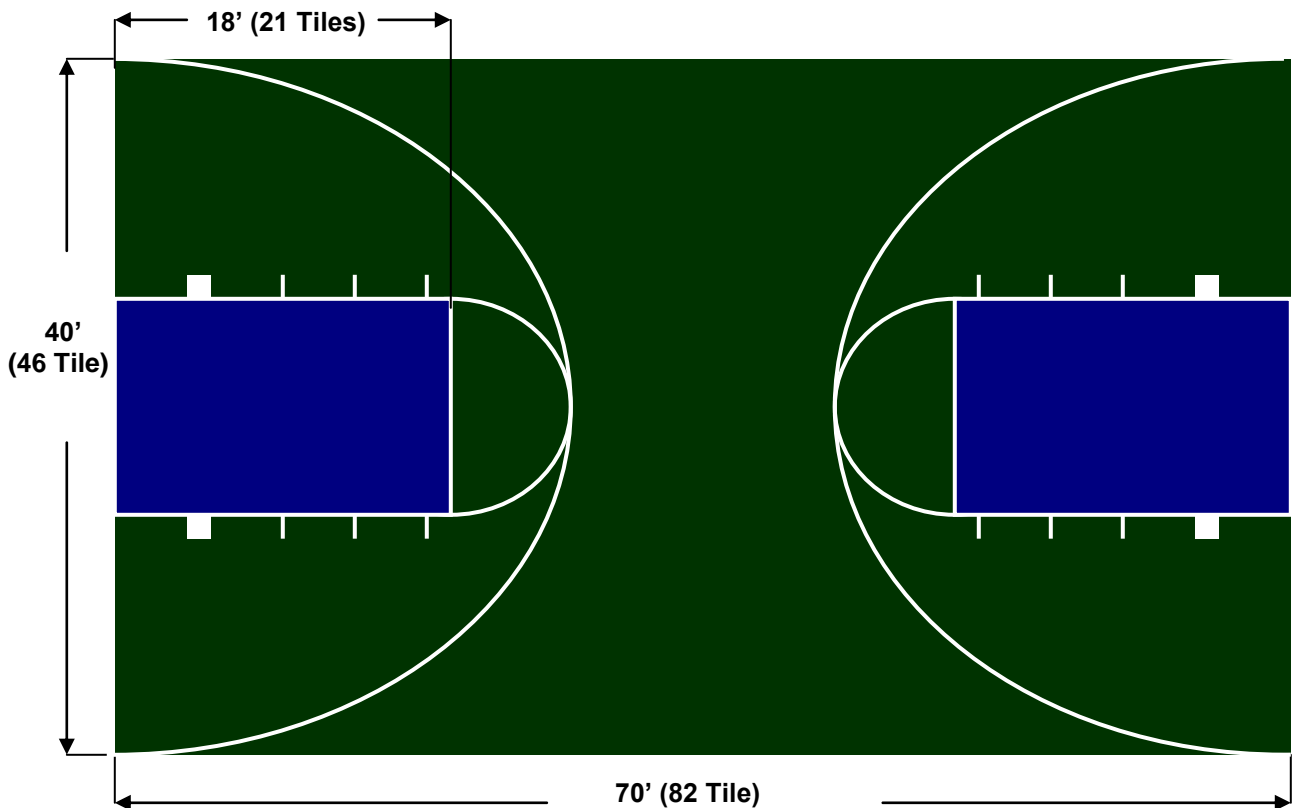

1-800-732-PLAY

40'x 70' Basketball Court Package
by FLEX COURT™

\$3.25 Per Sq Ft + 2 FleXtreme 560
(\$11,699 incl. Shipping)

(Actual Concrete Pad Size = 39'-5" x 69'-10")

8 Standard Court Colors Ready to ship from Stock

Matching 2" Beveled Edges on Perimeter included

All Lines are painted either White or Black Color Choice

-Upgrade to 2 FleXtreme 672 – \$600 Extra