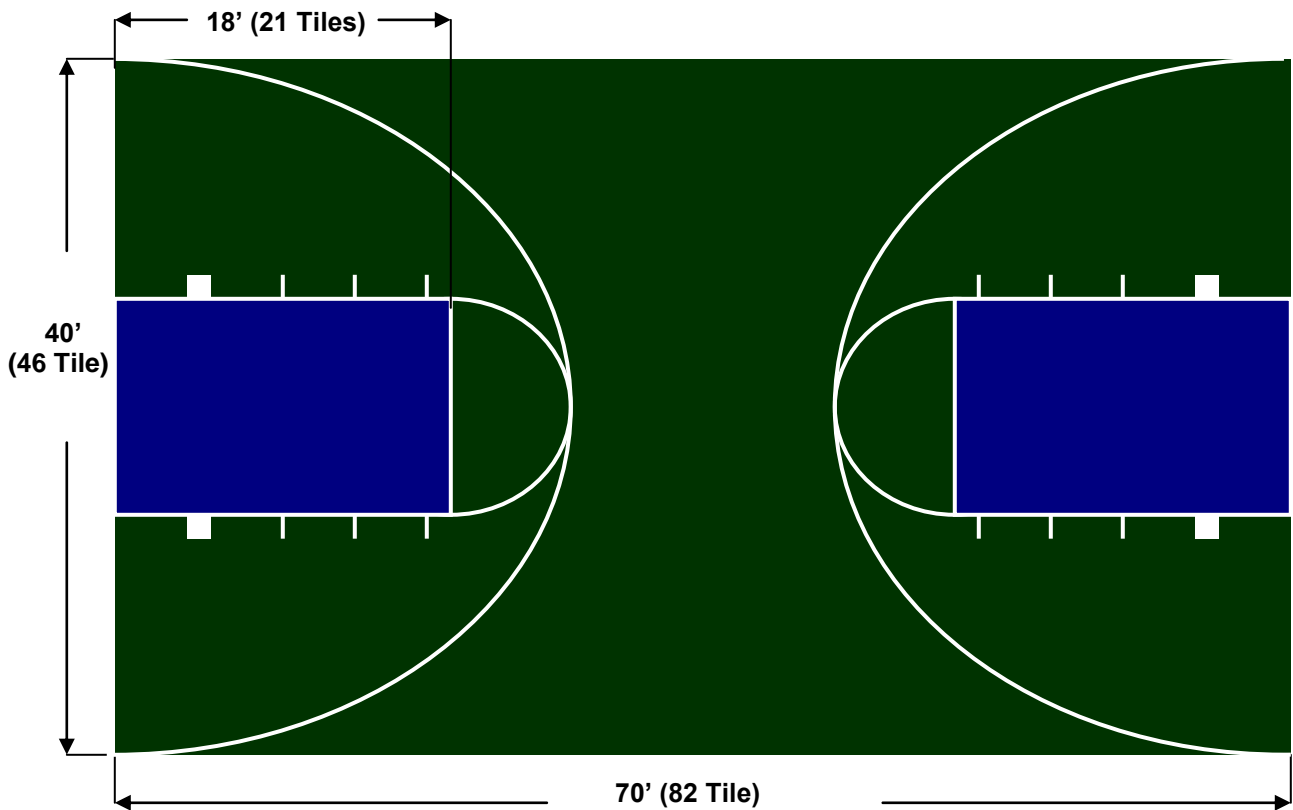

1-800-732-PLAY

**40'x 70' Basketball Court Package**  
**by FLEX COURT™**

**\$2.56 Per Sq Ft + 2 GoalSetter X560**  
**(\$9,766 incl. Shipping)**

(Actual Concrete Pad Size = 39'-5" x 69'-10")

**8 Standard Court Colors Ready to ship from Stock**

**Matching 2" Beveled Edges on Perimeter included**

**All Lines are painted either White or Black Color Choice**

**-Upgrade to 2 GoalSetter X672 – \$600 Extra**