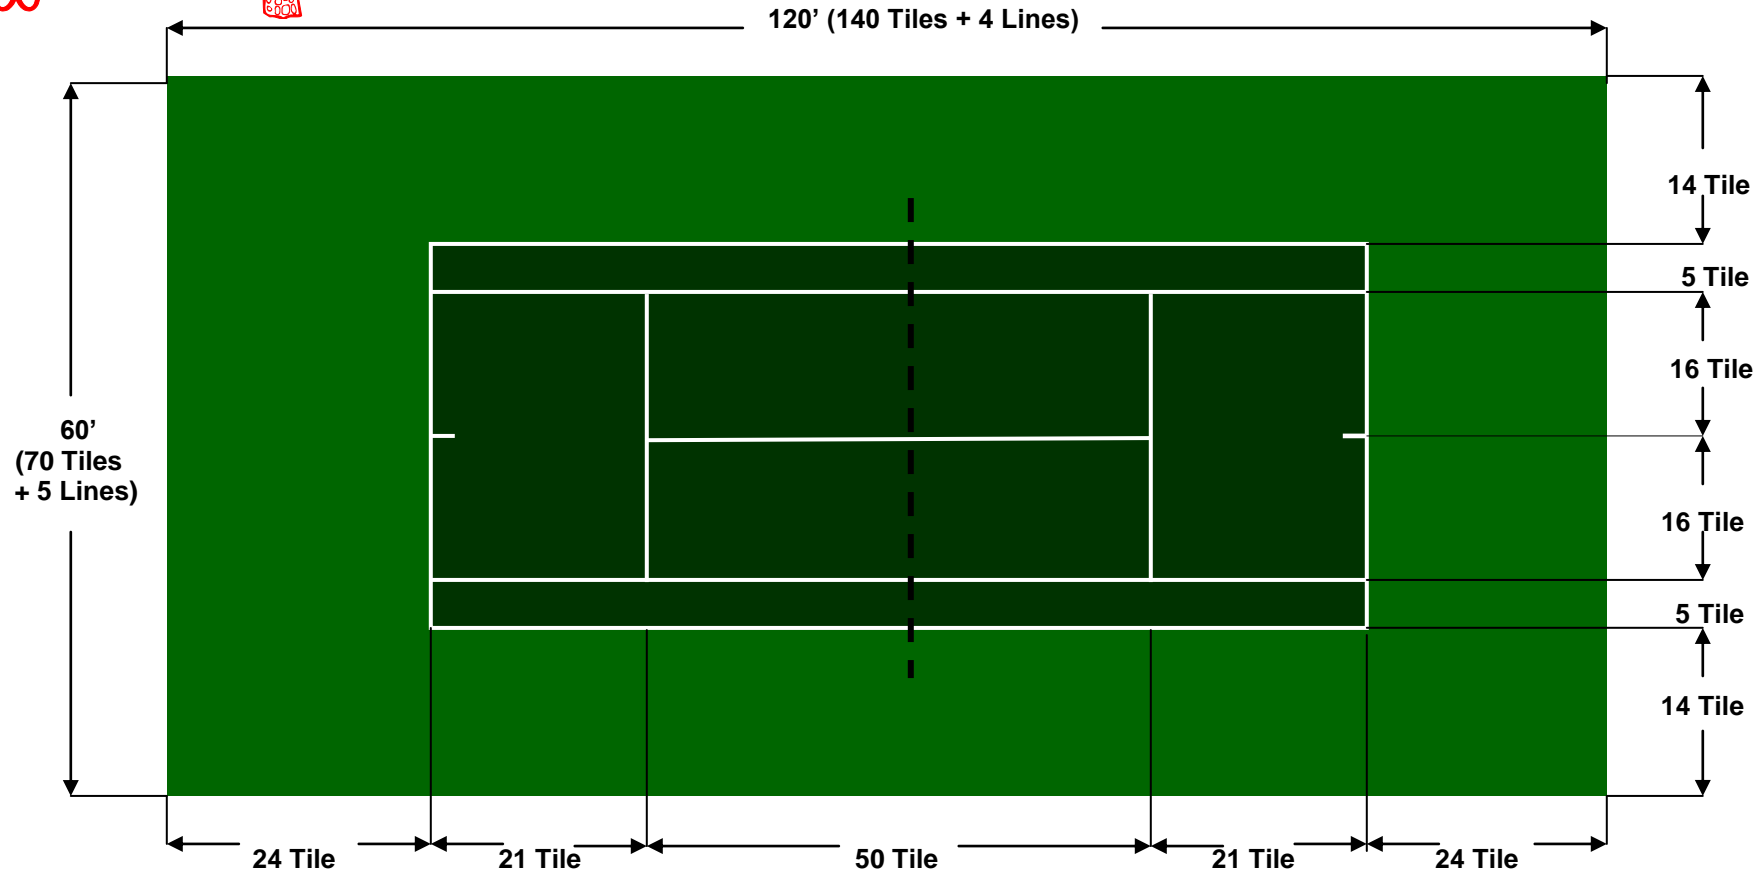

60'x 120' Tennis Court Package

By FLEX COURT®

(\$19,999 Delivered)

(Actual Court Dimensions = 60'-0" x 119'-10")

Inner Court = 3888 Tiles + 60 Filler Lines + 588 White Foul Lines (incl. 20 2x2 Corners)

Outer Court = 5968 Tiles + 360 Filler Lines

Ramp Edges = 220 Male + 220 Female Ramps

-Standard Tennis Colors Only