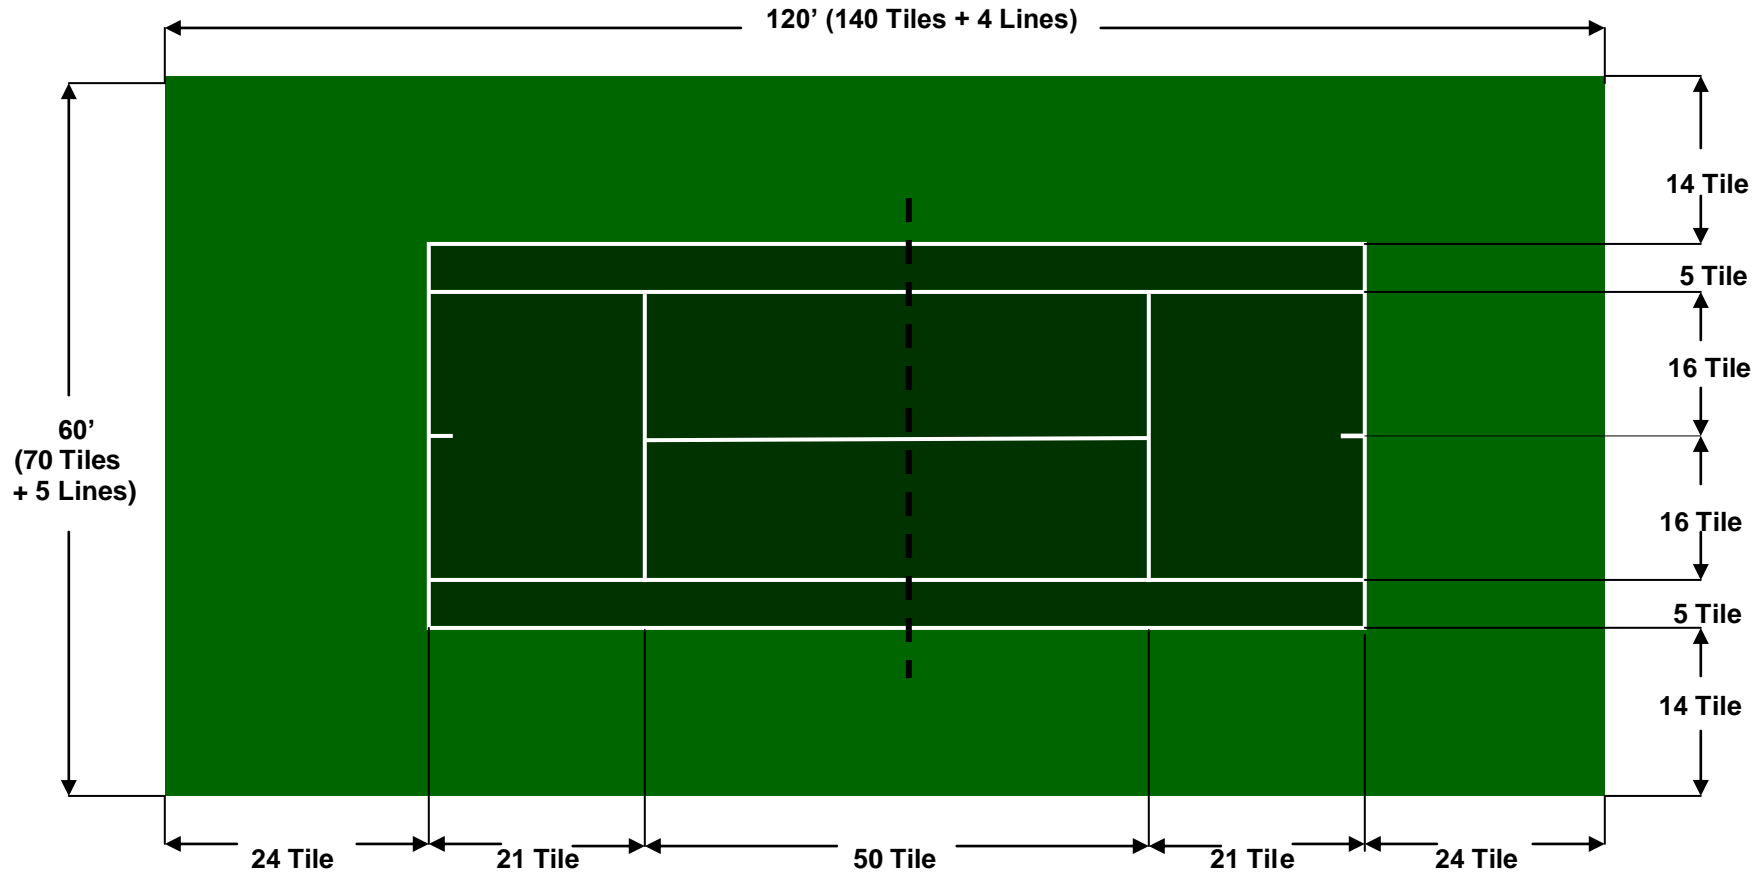

60'x 120' Tennis Court Package

By FLEX COURT®

(\$18,999 Delivered)

(Actual Court Dimensions = 60'-0" x 119'-10")

Inner Court = 3888 Tiles + 60 Filler Lines + 588 White Foul Lines (incl. 20 2x2 Corners)

Outer Court = 5968 Tiles + 360 Filler Lines

Ramp Edges = 220 Male + 220 Female Ramps

-Standard Tennis Colors Only