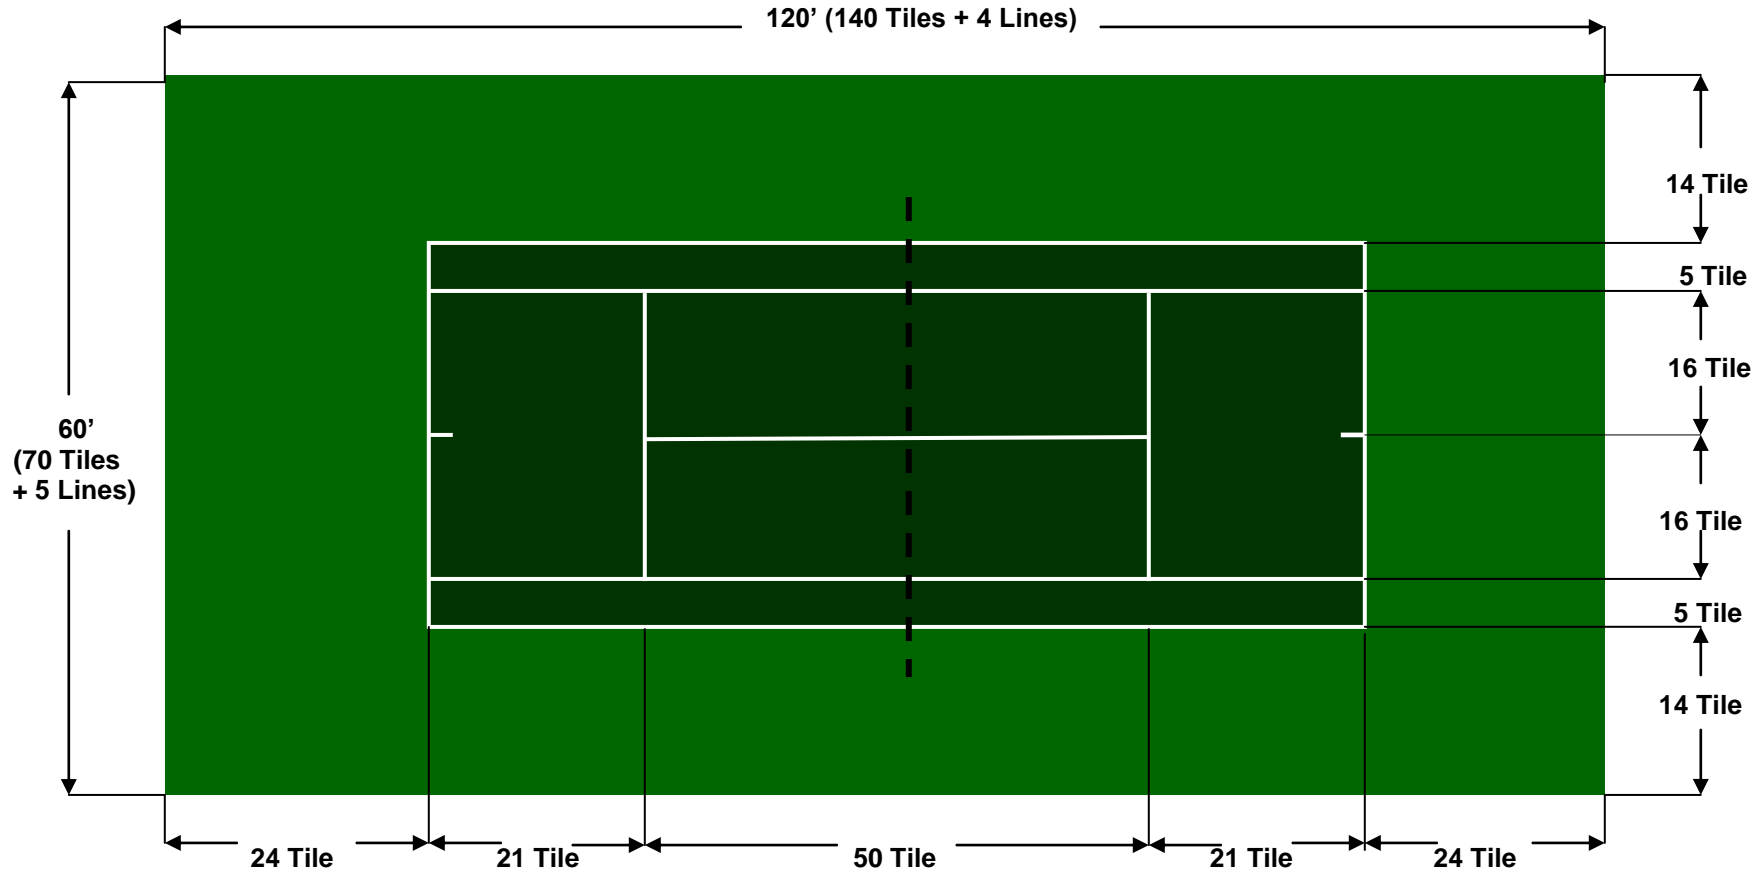

1-800-732-PLAY

60'x 120' Tennis Court Package
By FLEX COURT®
\$2.50 Per Sq Ft (\$17,999 Delivered)
 (Actual Court Dimensions = 60'-0" x 119'-10")

Inner Court = 3888 Tiles + 60 Filler Lines + 588 White Foul Lines (incl. 20 2x2 Corners)

Outer Court = 5968 Tiles + 360 Filler Lines

Ramp Edges = 220 Male + 220 Female Ramps

-Standard Tennis Colors Only